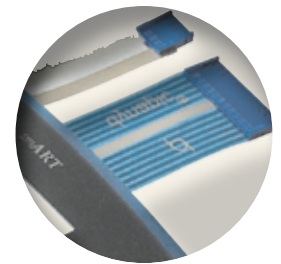

APPLICATIONS TICKET AUTOMAT

Description

Application:	Ticket automat
Type of keyboard:	ALGRA Dynapic
Length x width:	172 x 113 mm
No. of keys:	11
Overlay material:	Polycarbonate 1.5 mm
No. of colours:	6
Base plate:	Polycarbonate 4.0 mm
Conductor:	70 mm
Remarks:	with EL lamps